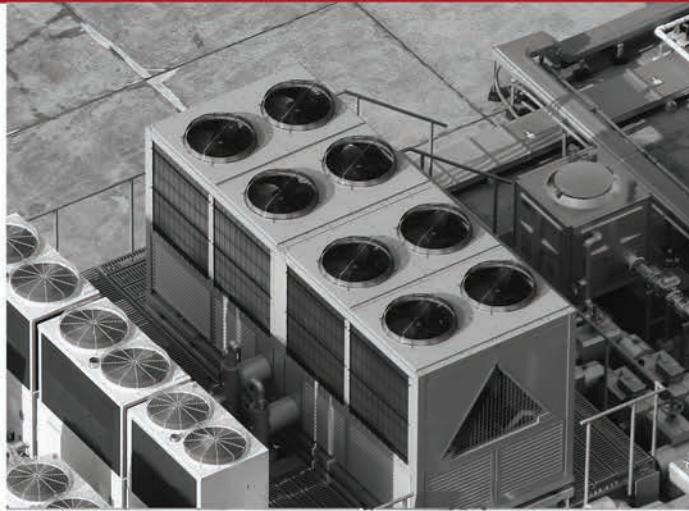

ROOF DEFENSE SYSTEM™

WHY DO YOU NEED ROOF PROTECTION?

- Roof air-conditioning copper theft is a growing problem which increased 80% in the last year
- Total damages far exceed the actual cost of replacing stolen copper - *by over 300%*
- The National Crime Bureau (NICB) report says each year, approximately \$1 Billion worth of copper alone is stolen in the U.S.
- According to the FBI, "Copper thieves are threatening US critical infrastructure"
- To prevent break-ins through skylights and theft of valuable rooftop assets

HOW DOES THE RDS WORK?

- The Roof Defense System makes stepping onto the surface of a roof the triggering mechanism for your alarm system - only the weight pressure from a human (35+ pounds) activates the alarm
- The RDS is more effective than older microwave, magnetron, motion sensor and infrared systems which are plagued by numerous false alarms
- The RDS is easily installed on new and/or existing roofs
- Easily integrated into existing security systems